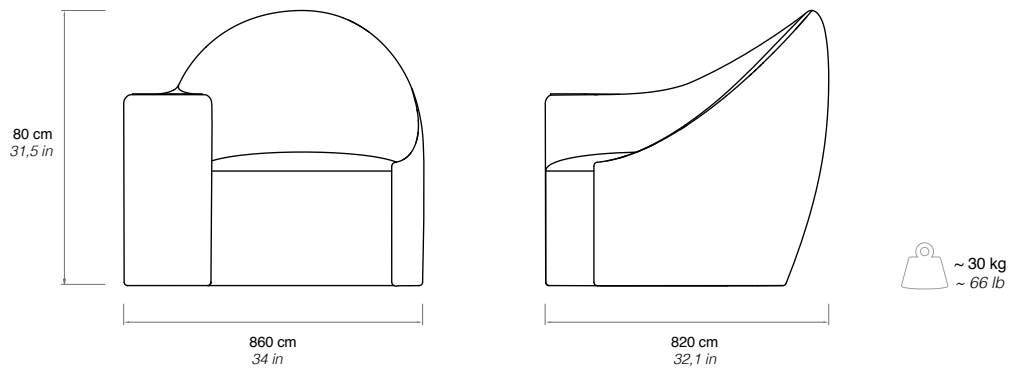

2019

AROMA

Setsu & Shinobu Ito

**Enveloping armchair in flexible polyurethane foam with a mild steel
and shaped multilayer wooden frame.
Removable cover in 100% wool.**

*** Other colors and fabrics available upon request.**